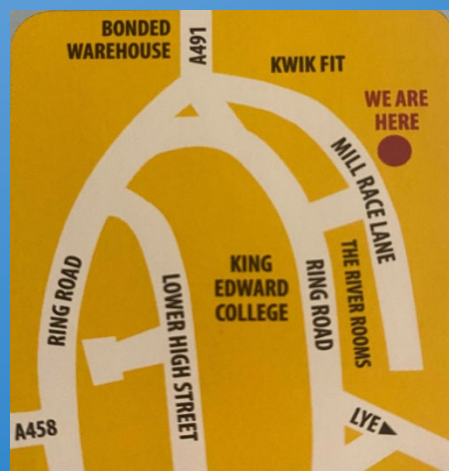

Chilly Kiddy's

CHILDREN'S PLAY AND PARTY PLACE

Please come to my party

On Time

To

From

Tel

At Unit E4, Mill Race Lane
Stourbridge DY8 1JN
Telephone: 01384 444665
Web: www.chilly-kiddys.co.uk

Please cut along the dotted line, return the bottom part to the party child and retain the top half as your reminder.
Please note, socks must be worn at all times.

Yes I can come to your party No I can't come to your party